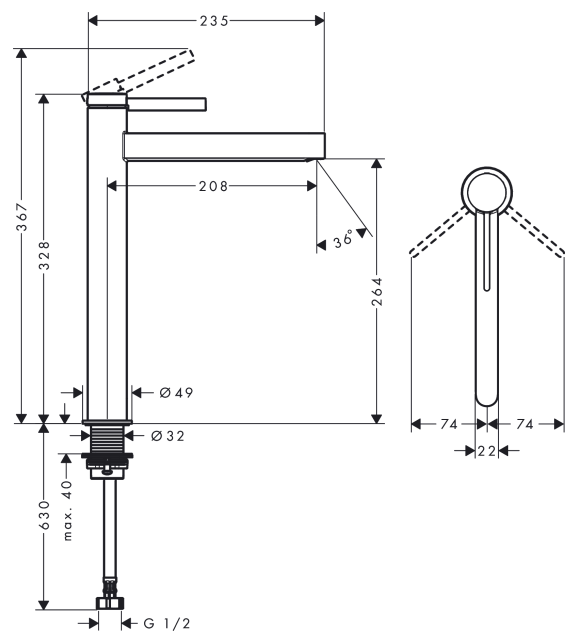

Finoris
Single lever basin mixer 260 for washbowls without waste set
 Surfaces: **Matt Black** Article Number: **76070673**

Description

product features

- ComfortZone 260
- projection: 208 mm
- spout height: 264 mm
- spray type: laminar spray
- ceramic cartridge
- temperature limitation adjustable
- suitable for continuous flow water heaters
- connection type: G 1/2 connections
- connection dimension: DN15

Technology

Design awards

reddot winner 2021

Product image

Scale drawing

Flowchart